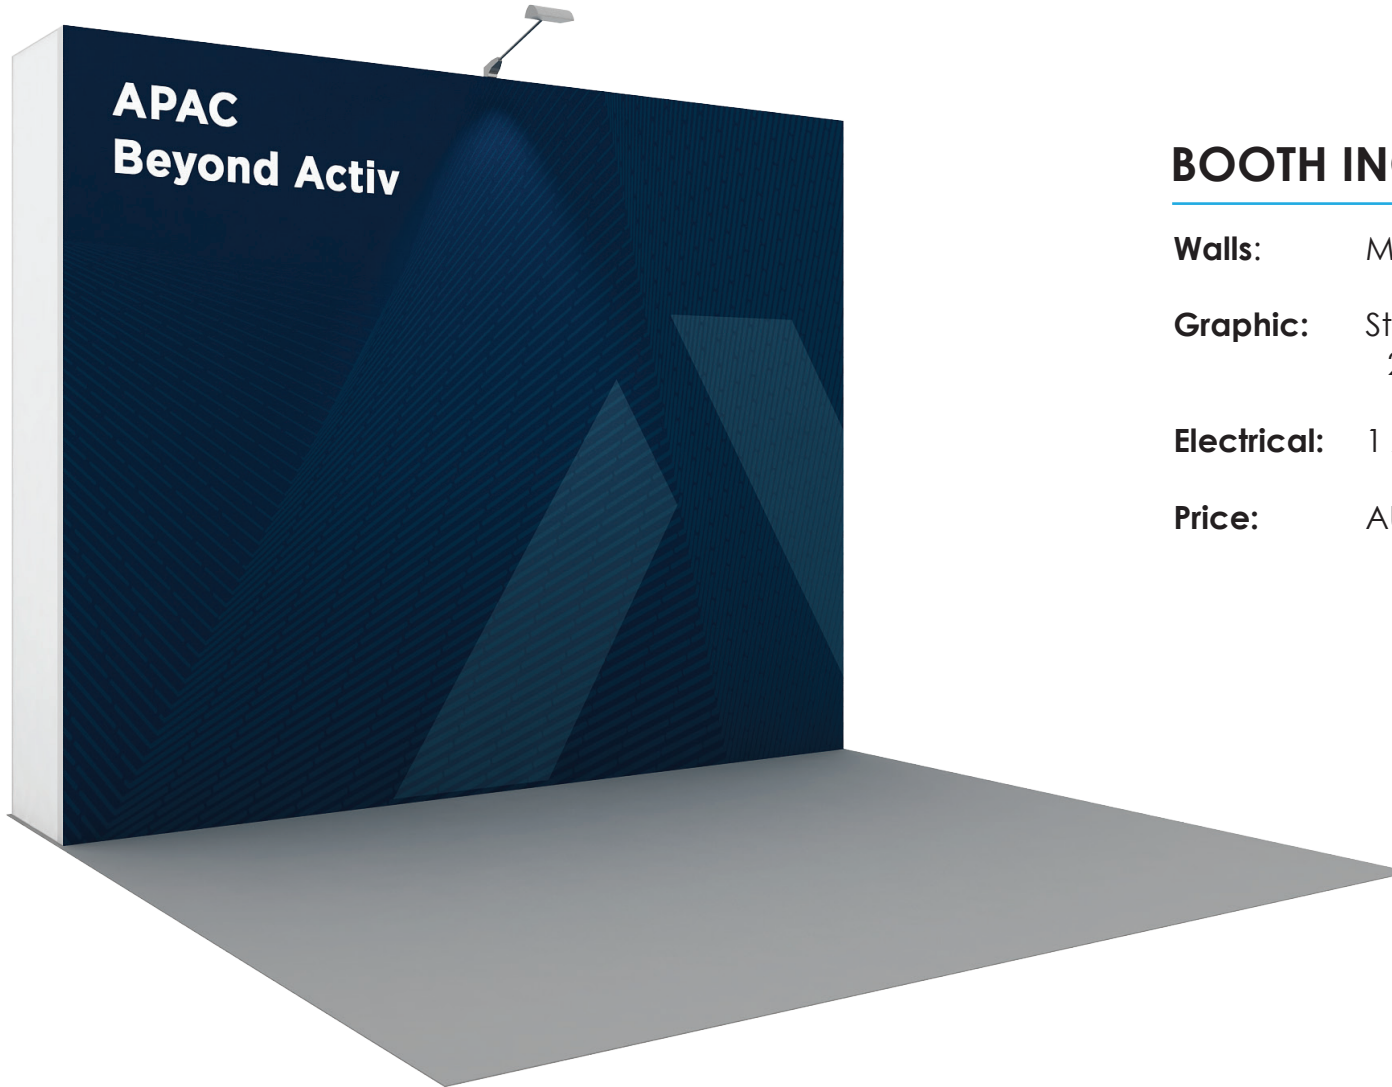

## BOOTH INCLUSIONS

- Walls:** Matrix Structure 3m wide x 2.5m high
- Graphic:** Stretched Fabric Banner  
2976mm wide x 2418mm high
- Electrical:** 1 x LED Spotlight, 1 x 5amp Powerpoint
- Price:** AUD\$2,824.00