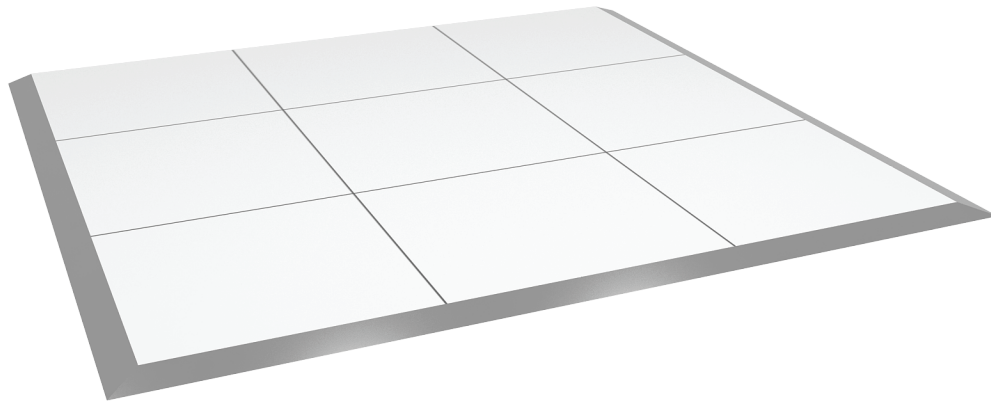

OPTIONAL EXTRAS

Raised Flooring

32mmH white raised floor with aluminium ramp edge
$120.00 per sqm